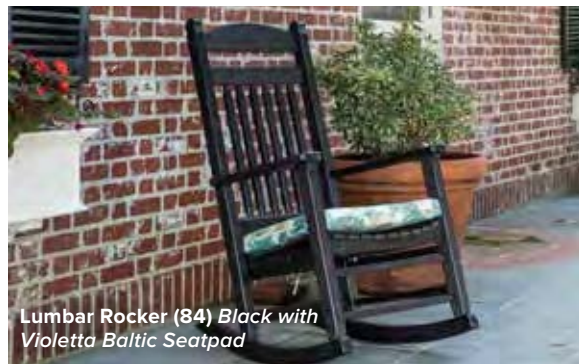

Lumbar Rocker (84) *Black with
Violetta Baltic Seatpad*