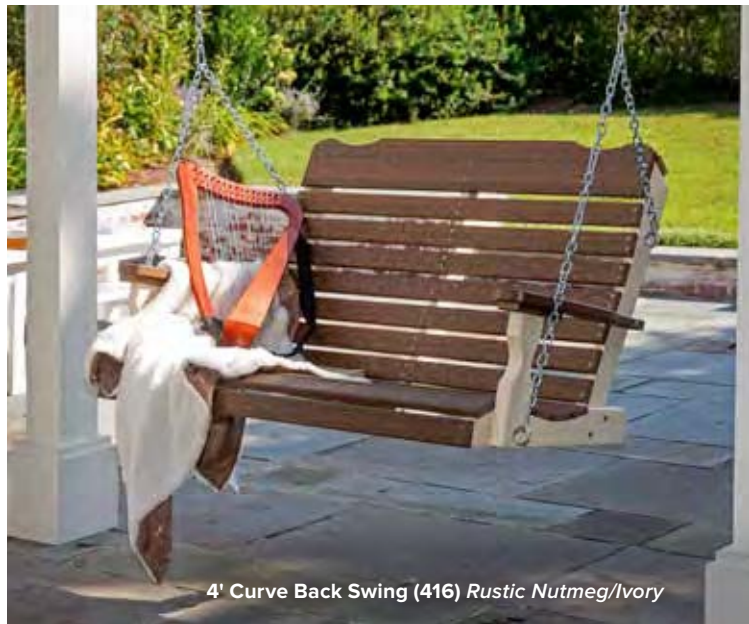

This series, designed for comfort, features a gently curved back and perfectly contoured seat. The Curve Back benches, swings, and gliders are all available in 4' and 5' lengths.