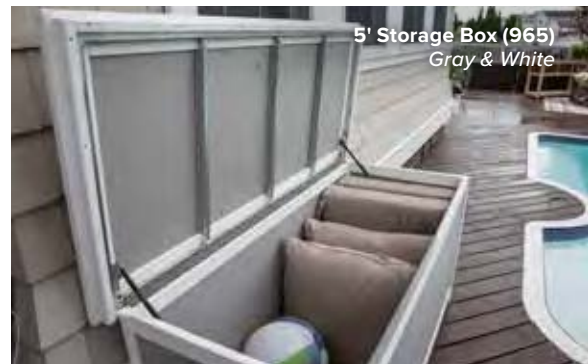

Curveback Chaise Lounge (801) White

Our Chaise Lounges are great poolside seating. We now offer a Curveback and Fanback styles with added wheels making them easy to move around. These units are spacious and comfortable seats with adjustable backs.