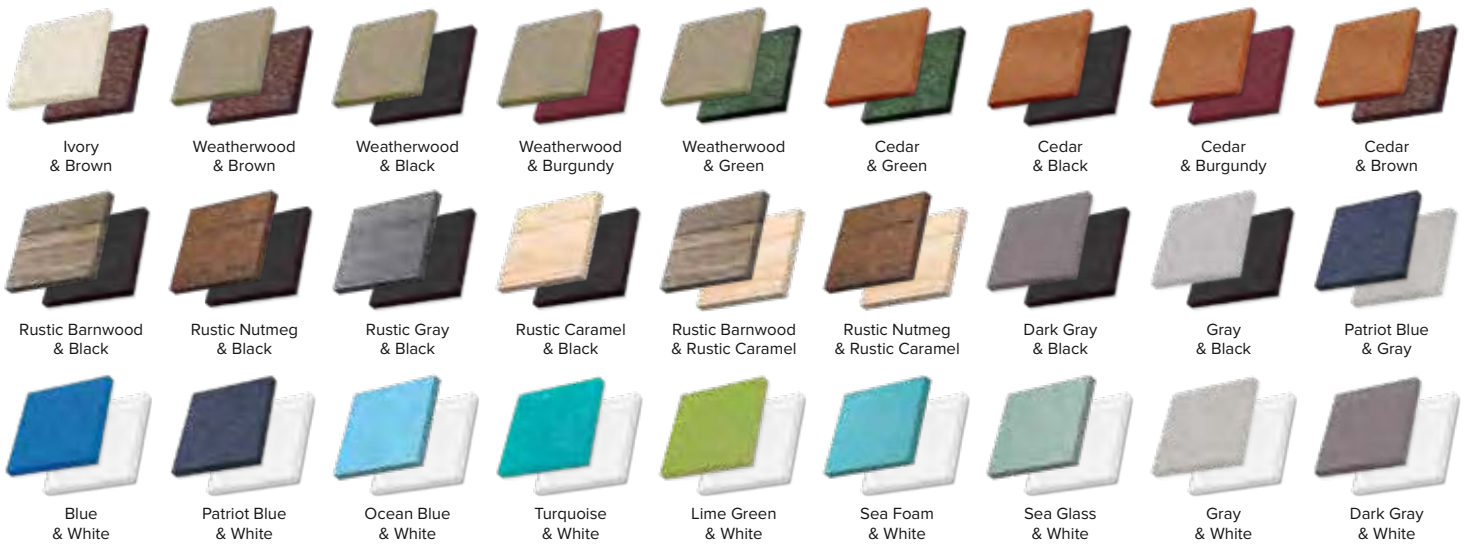

Suggested Two-Tone Color Combinations

Pick and choose any color combination. Not limited to the ones shown below.

Fanback Chairs packaged on pallets and prepared for shipping. Each skid contains 14 Fanback chairs.

We Ship via. **FedEx**®