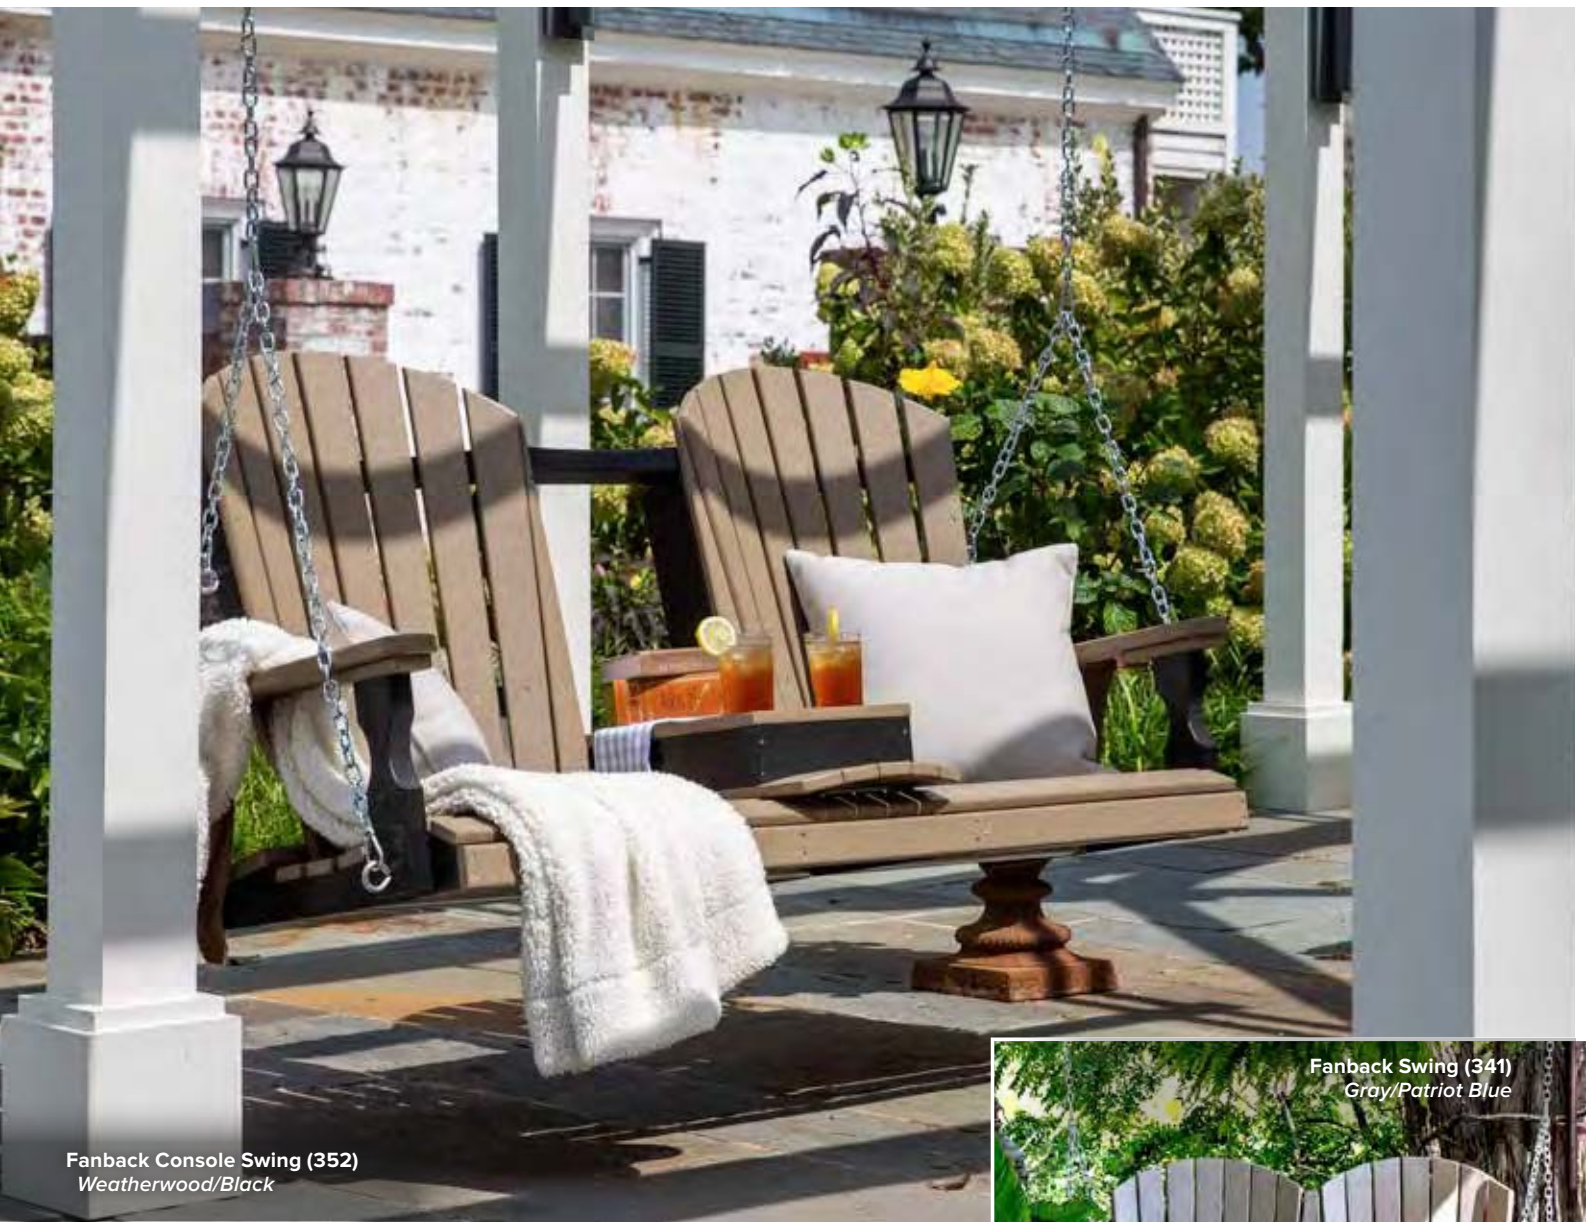

Fanback Console Glider (342)
Turquoise/White

Drawing from our popular Fanback chair, the Fanback swing and glider feature a gently curved back and less sloped seat than the Adirondack. This makes them easier to get in and out of, making it the ideal lounge furniture for your porch, patio or deck.